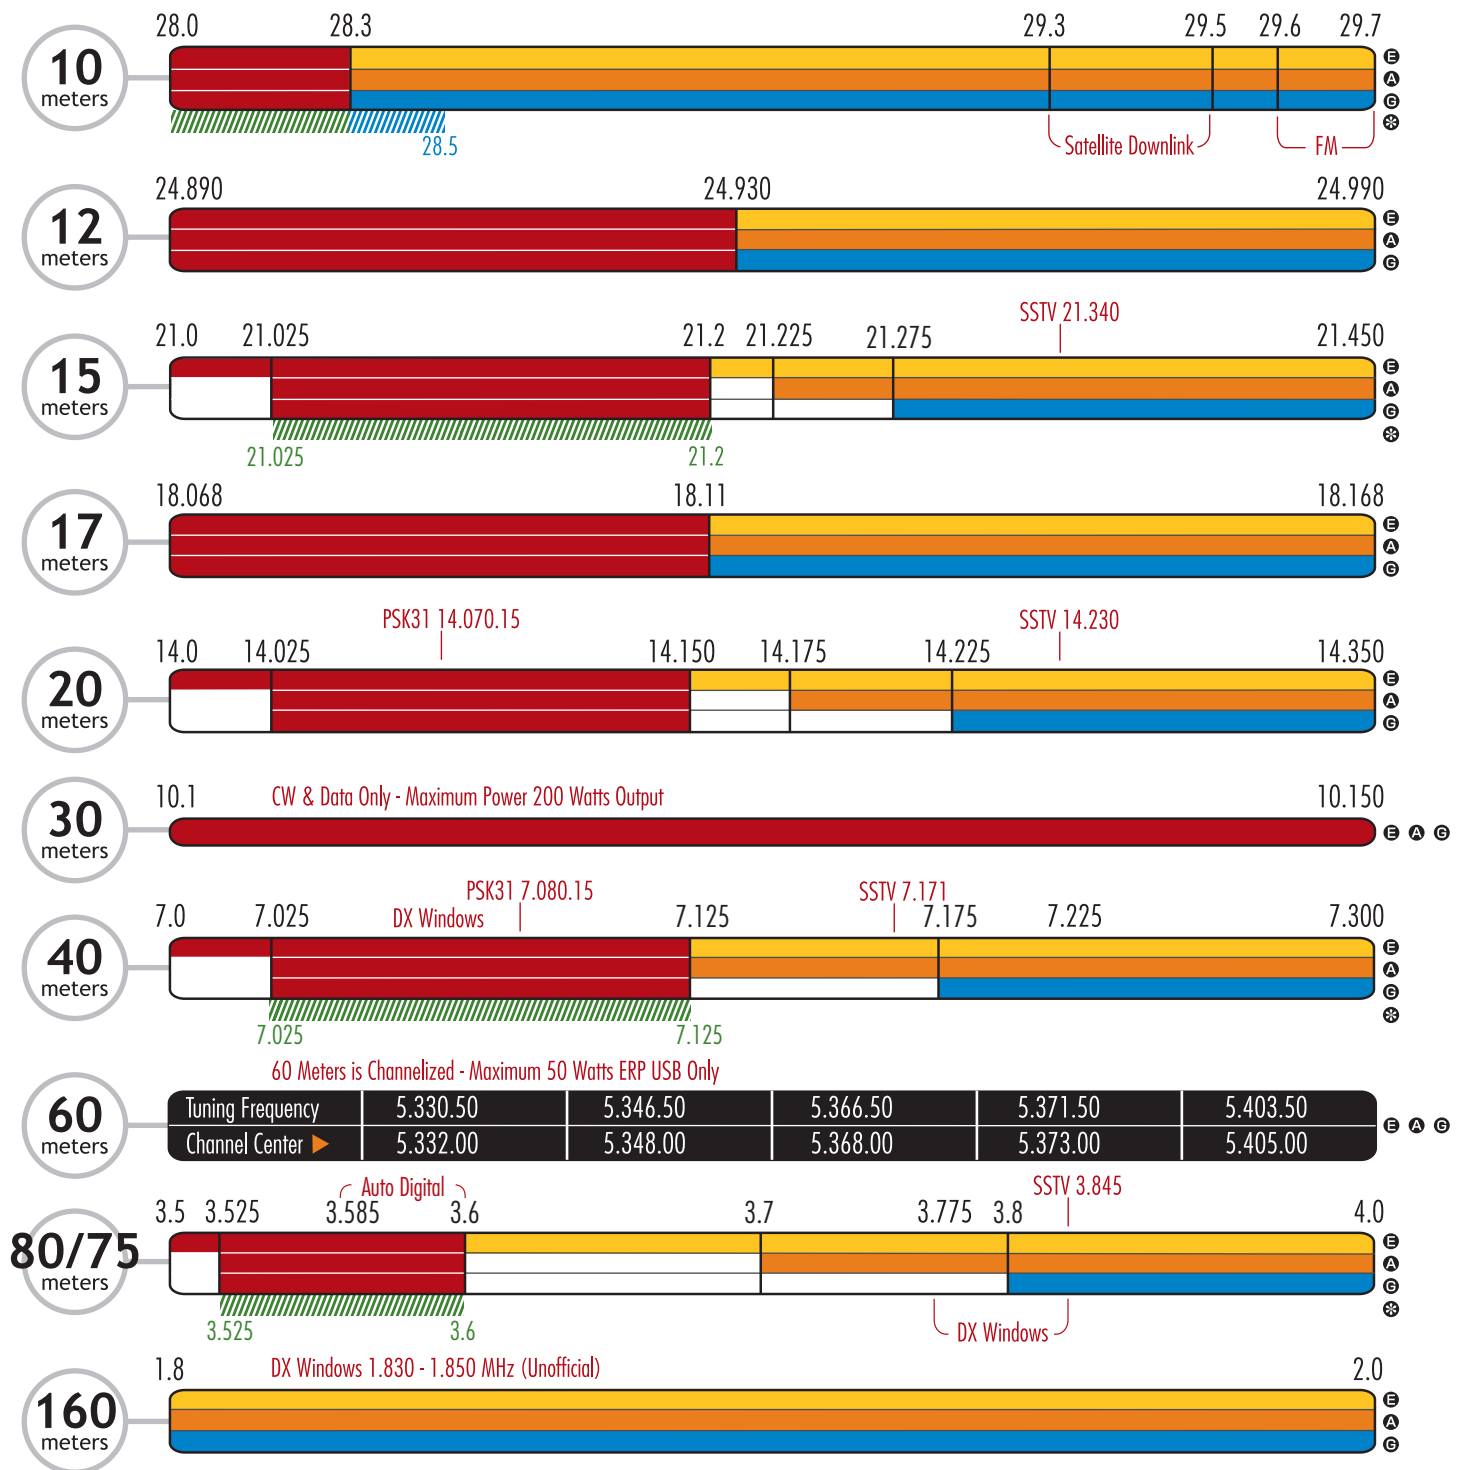

# U.S.A. Amateur Radio HF Band Plan

- Extra Voice - CW - Image
- Advanced Voice - CW - Image
- General Voice - CW - Image
- CW - RTTY - DATA
- Novice/Technician-CW
- Novice/Technician-Voice
- No Privileges

Ⓔ Extra Ⓐ Advanced Ⓒ General  
⊛ Novice and Technician

Under restructuring, all Advanced license classes retain their operating privileges.